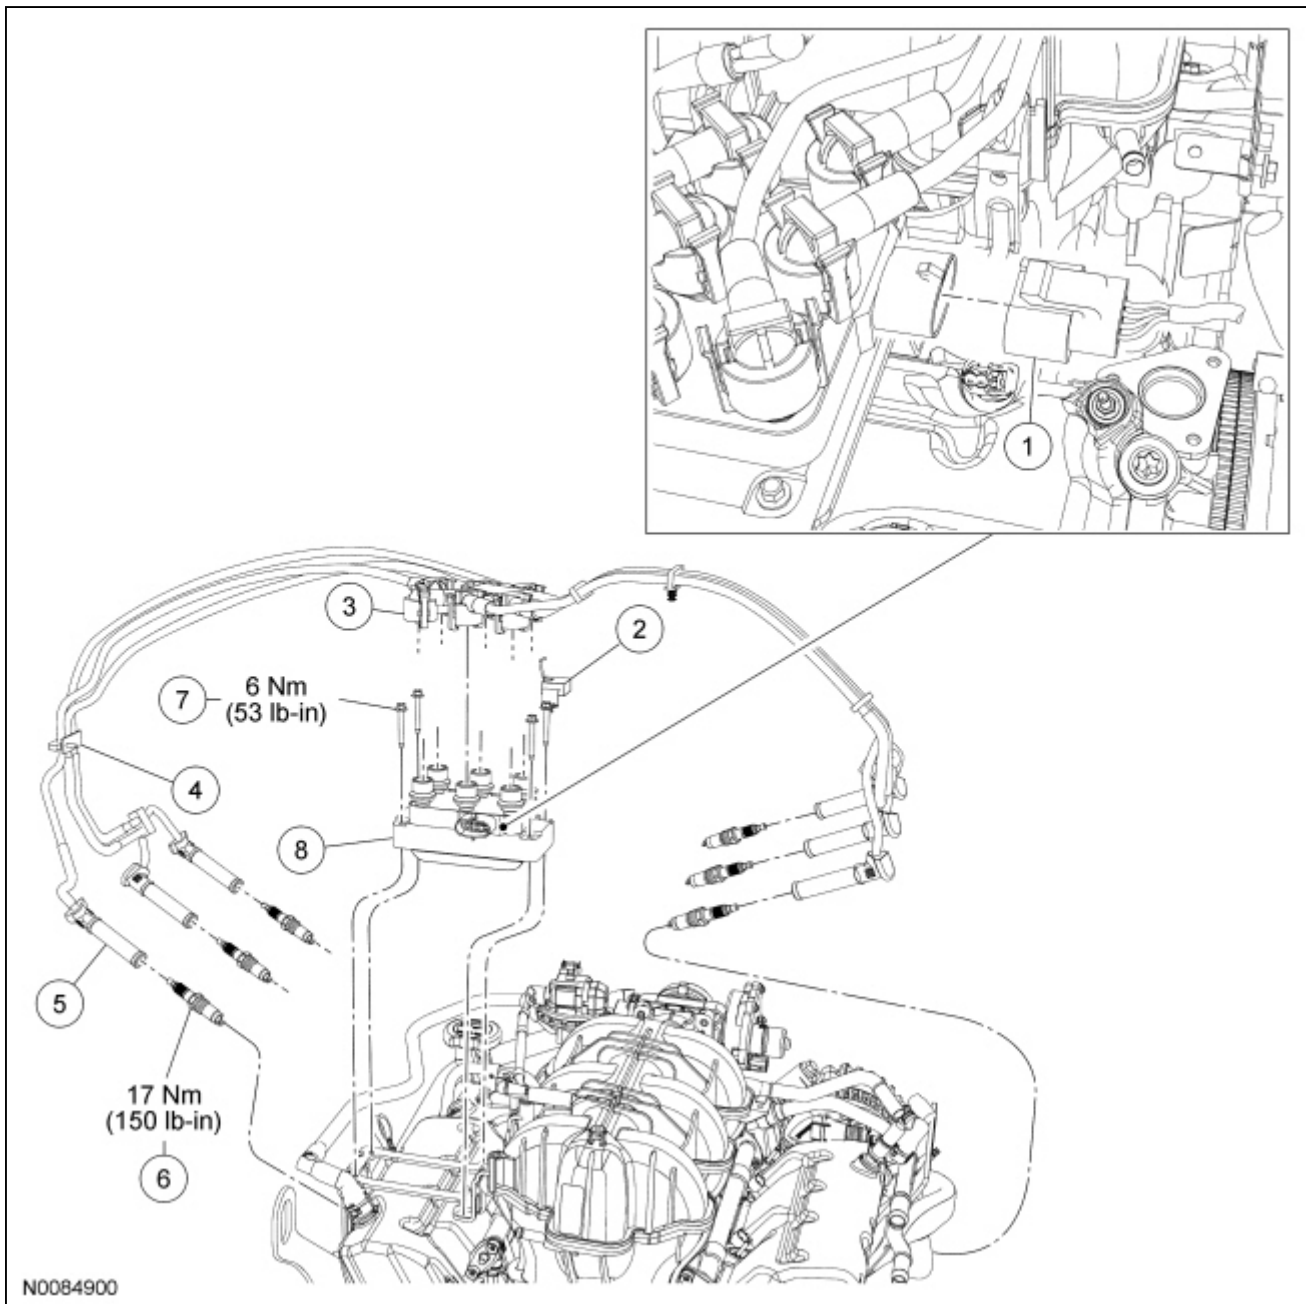

Engine Ignition Components — Exploded View

Item	Part Number	Description
1	14A464	Ignition coil electrical connector
2	18801	Radio ignition interference capacitor
3	12286	Spark plug wire-to-ignition coil (6 required)
4	12297	Spark plug wire retainer
5	12286	Spark plug wire-to-spark plug (6 required)
6	12405	Spark plug (6 required)
7	W706216	Ignition coil bolt (4 required)
8	12029	Ignition coil